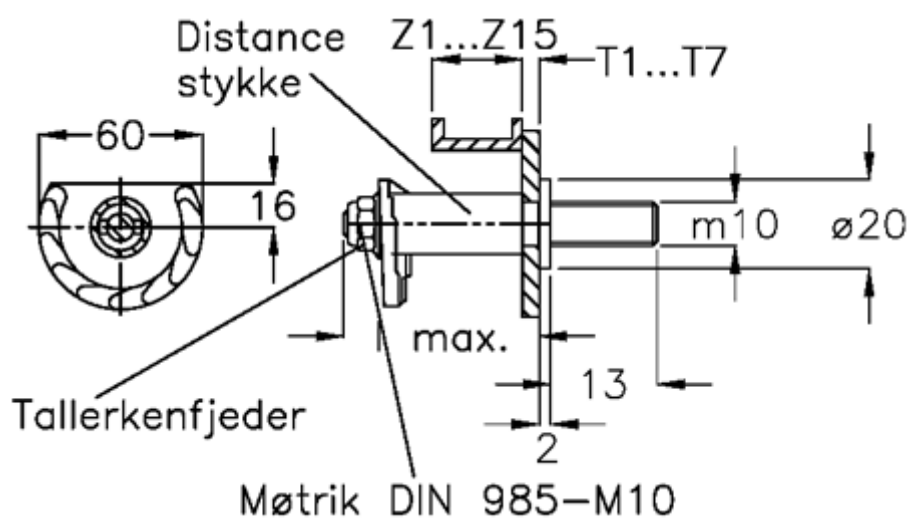

Article number: 20895506

Description: E+G Door lock
GN 117-GB-T5-Z6

Measures

Cam thickness = 15-24